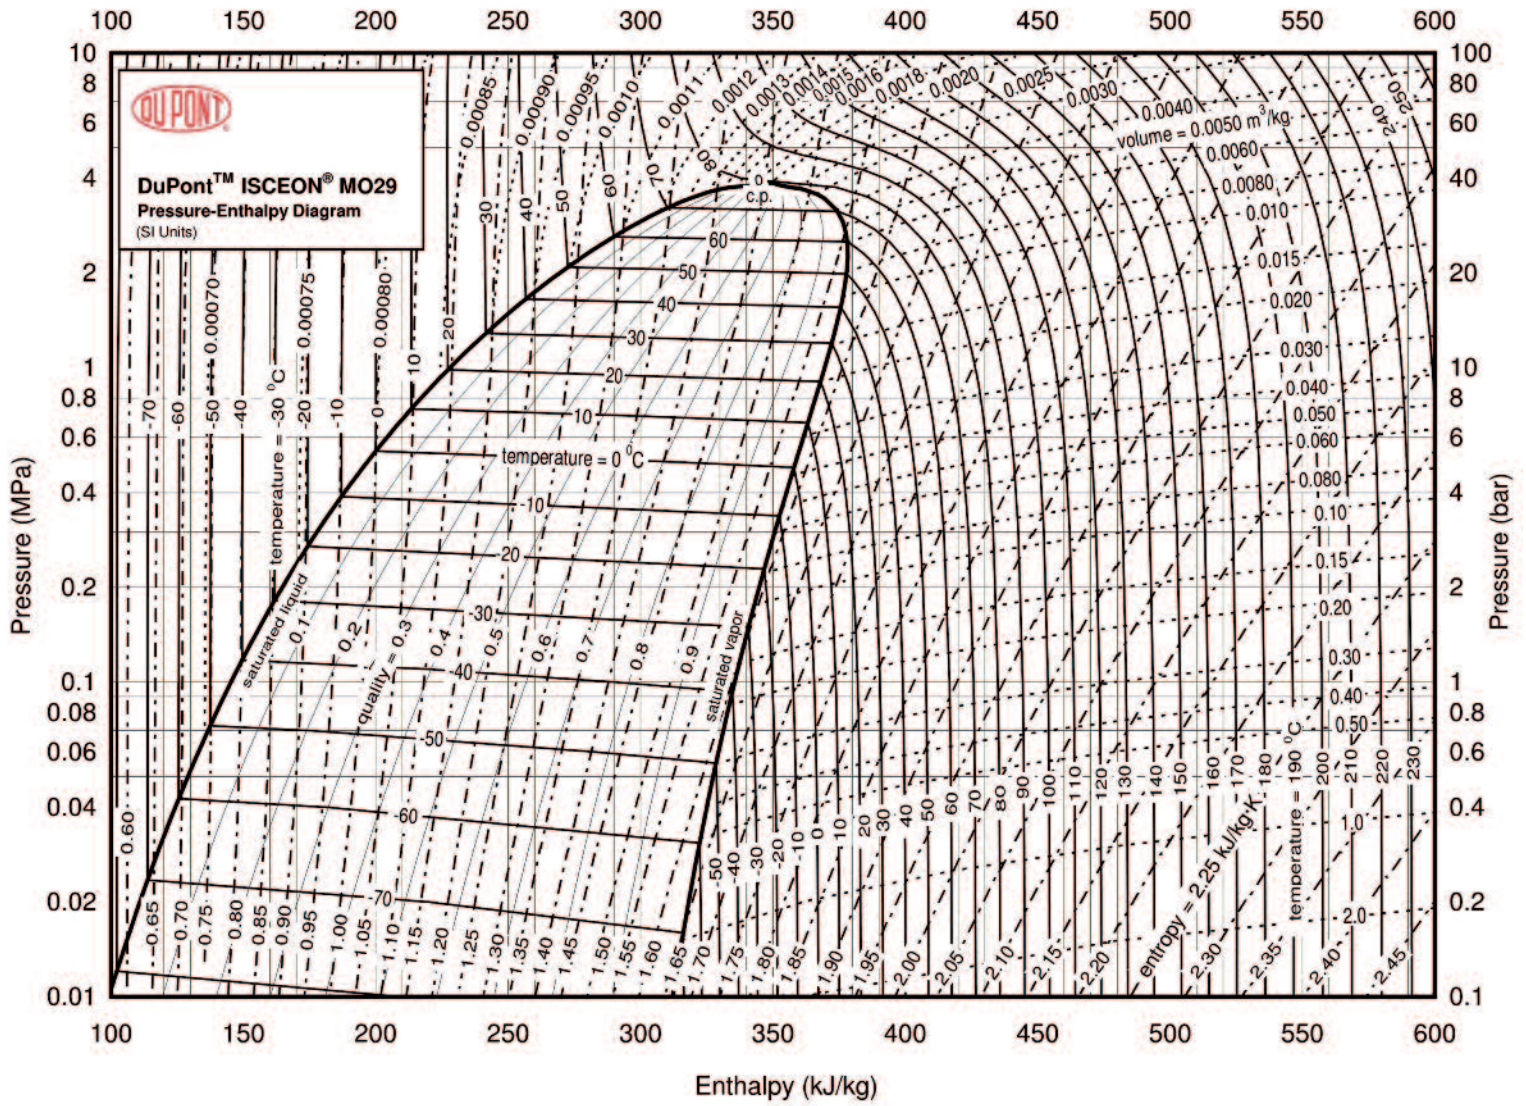

Druk-enthalpie schema R-422D ISCEON[®] MO29

Linde Gas

The Linde logo is a stylized, white, cursive script of the word "Linde" set against a dark blue background. The letters are fluid and interconnected, with a slight shadow effect.