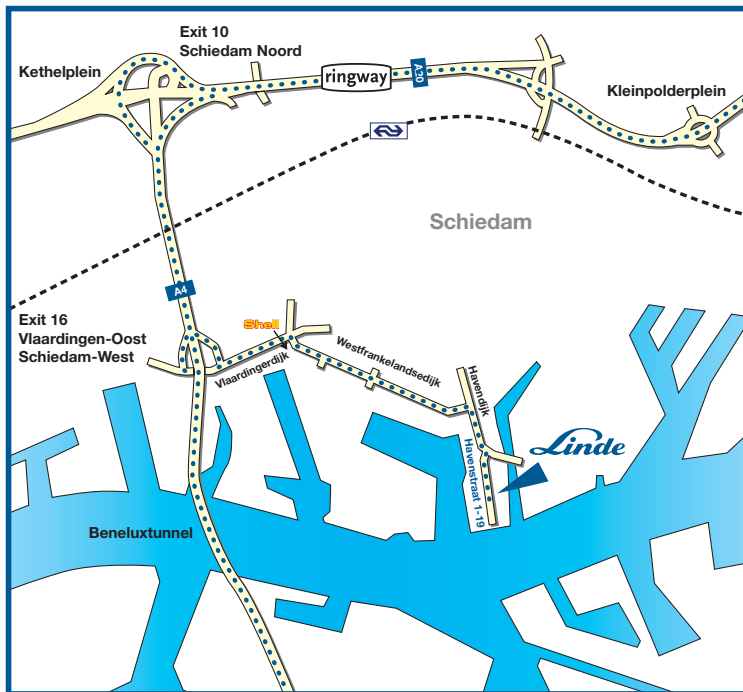

The route if you are on the Rotterdam ring road

Route from approach roads

Linde Gas Benelux B.V.
Havenstraat 1-19, NL-3115 HC Schiedam, Havennummer 512
Tel. +31 10 246 16 16, Fax +31 10 246 16 00
info@nl.lindegasbenelux.com, www.lindegasbenelux.com